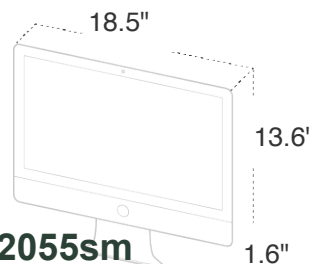

DATA SHEET

Please reference Visual Alchemy Product ID:5151

2016 20" Viewsonic VA2055Sm

Manufacturer: Viewsonic

Model: VS16162

Height: 13.6"

Width: 18.5"

Depth: 1.6"

Screen Resolution: 1920 x 1080

Mounting Type: 100mmx100mm

Inputs: DVI, VGA

visualalchemy.tv/2016_20_viewsonic_va2055sm