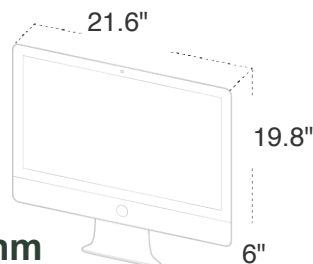

DATA SHEET
Please reference Visual Alchemy Product ID:3511

2012-13 23" Dell U2312HM

Manufacturer: Dell

Model: U2312HM

Height: 19.8"

Width: 21.6"

Depth: 6"

Screen Resolution: 1920 x 1080

Mounting Type: 100mmx100mm

Inputs: DVI, VGA

visualalchemy.tv/201213_23_dell_u2312hm