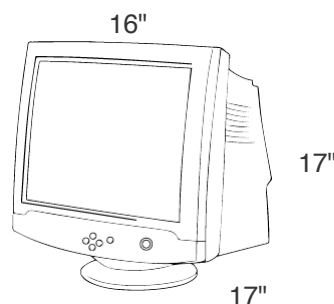

DATA SHEET
Please reference Visual Alchemy Product ID:2956

2003 16" Dell E773C

Manufacturer: Dell

Model: E773C

Serial: CN0P0151641805690306

Height: 17"

Width: 16"

Depth: 17"

Inputs: VGA

visualalchemy.tv/2003_16_dell_e773c